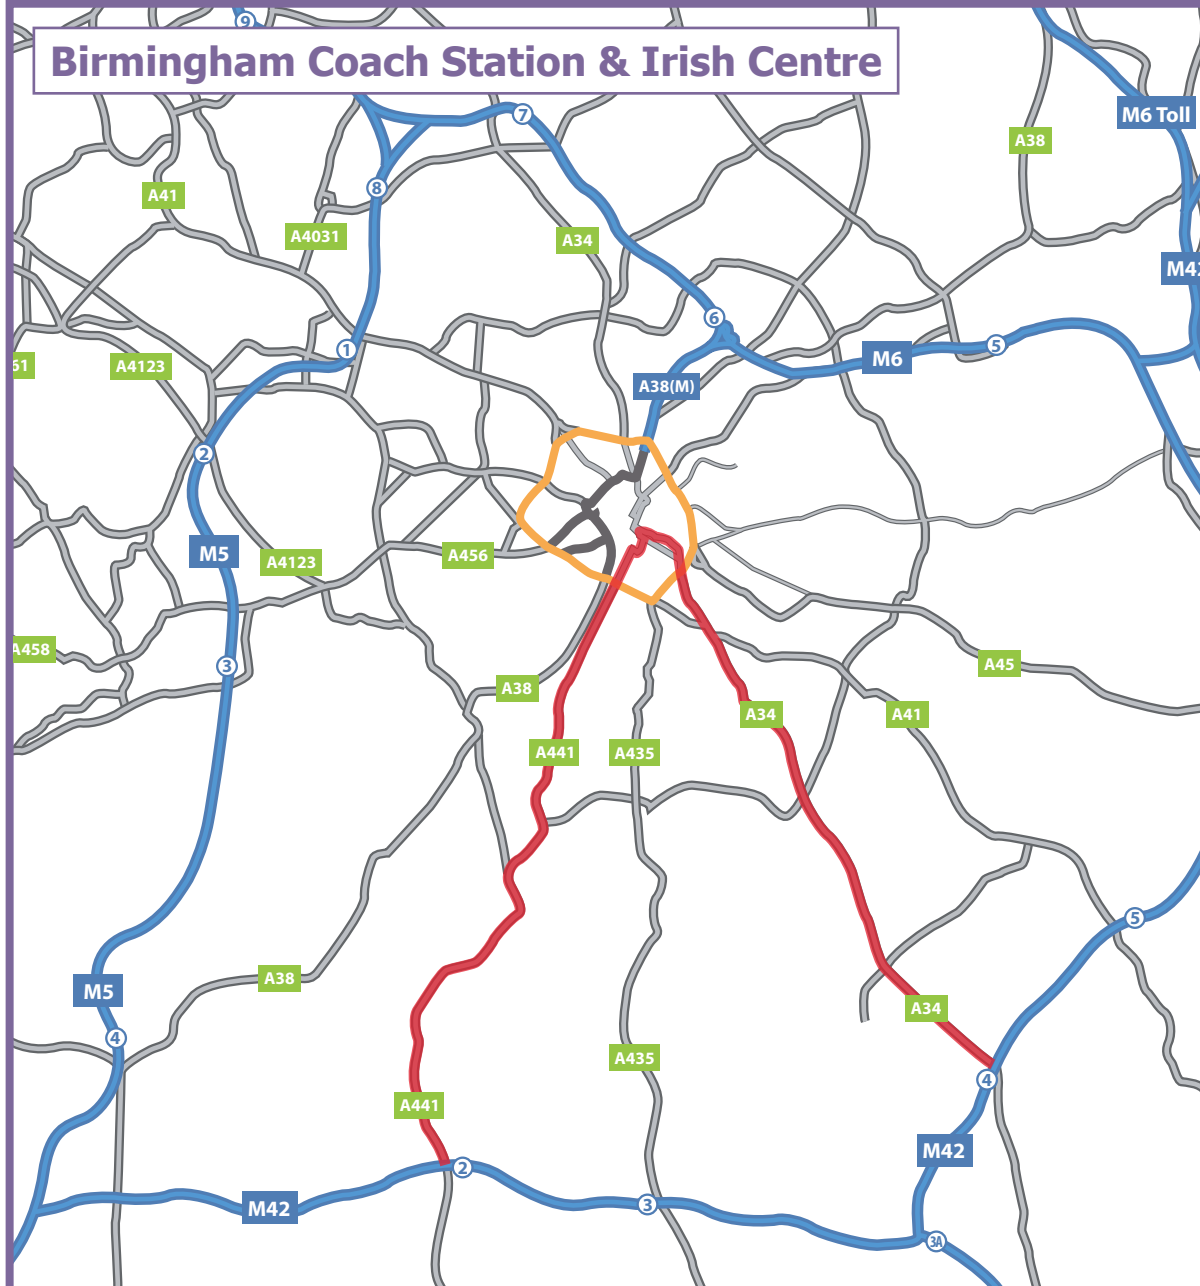

A38 Tunnels Closures

working in partnership with

Birmingham Coach Station & Irish Centre

All Traffic – Use Either

Leave motorway network at M42 Junction 2 and follow A441 north. At Belgrave Interchange take the exit onto Sherlock Street and follow Barford Street, Bradford Street and Mill Lane to the coach station.

Leave motorway network at M42 Junction 4 and follow A34 north. At Camp Hill Circus take the exit onto High Street Bordesley and continue until you have reached the coach station.

Car park – Moat Lane multi-storey car park (2 minute walk to coach station on Mill Lane).