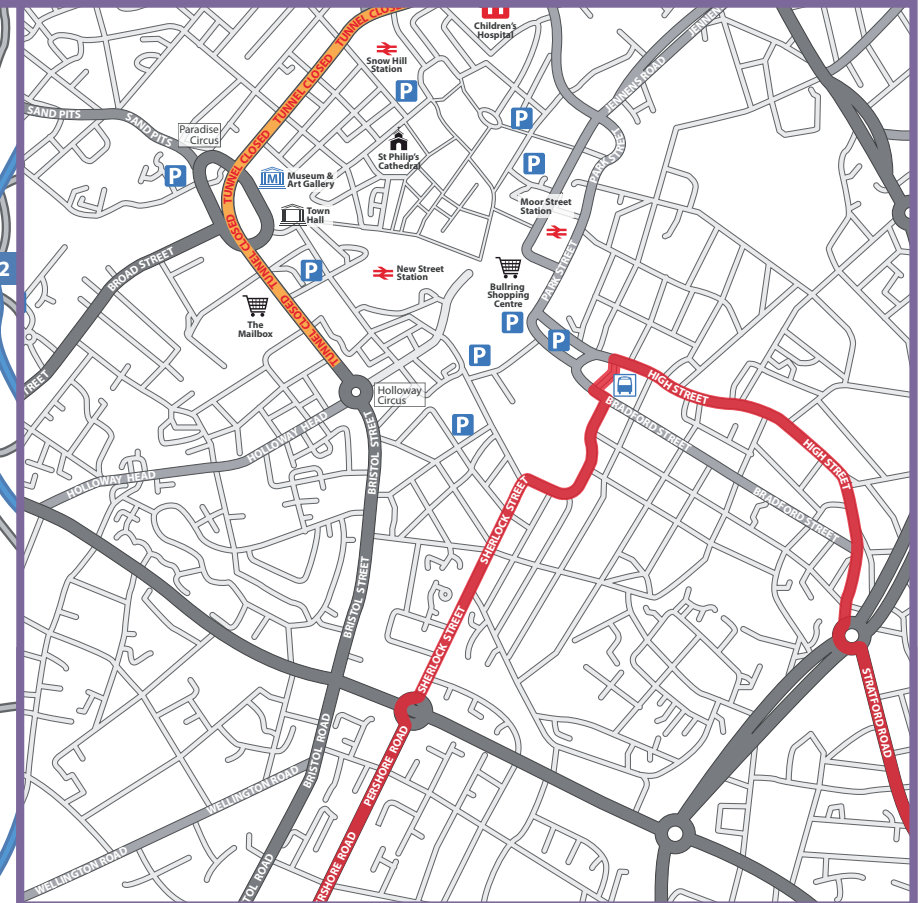

A38 Tunnels Closures

working in partnership with

Birmingham Coach Station & Irish Centre

All Traffic – Use Either

Leave motorway network at M42 Junction 2 and follow A441 north. At Belgrave Interchange take the exit onto Sherlock Street and follow Barford Street, Bradford Street and Mill Lane to the coach station.

Leave motorway network at M42 Junction 4 and follow A34 north. At Camp Hill Circus take the exit onto High Street Bordesley and continue until you have reached the coach station.

Car park – Moat Lane multi-storey car park (2 minute walk to coach station on Mill Lane).