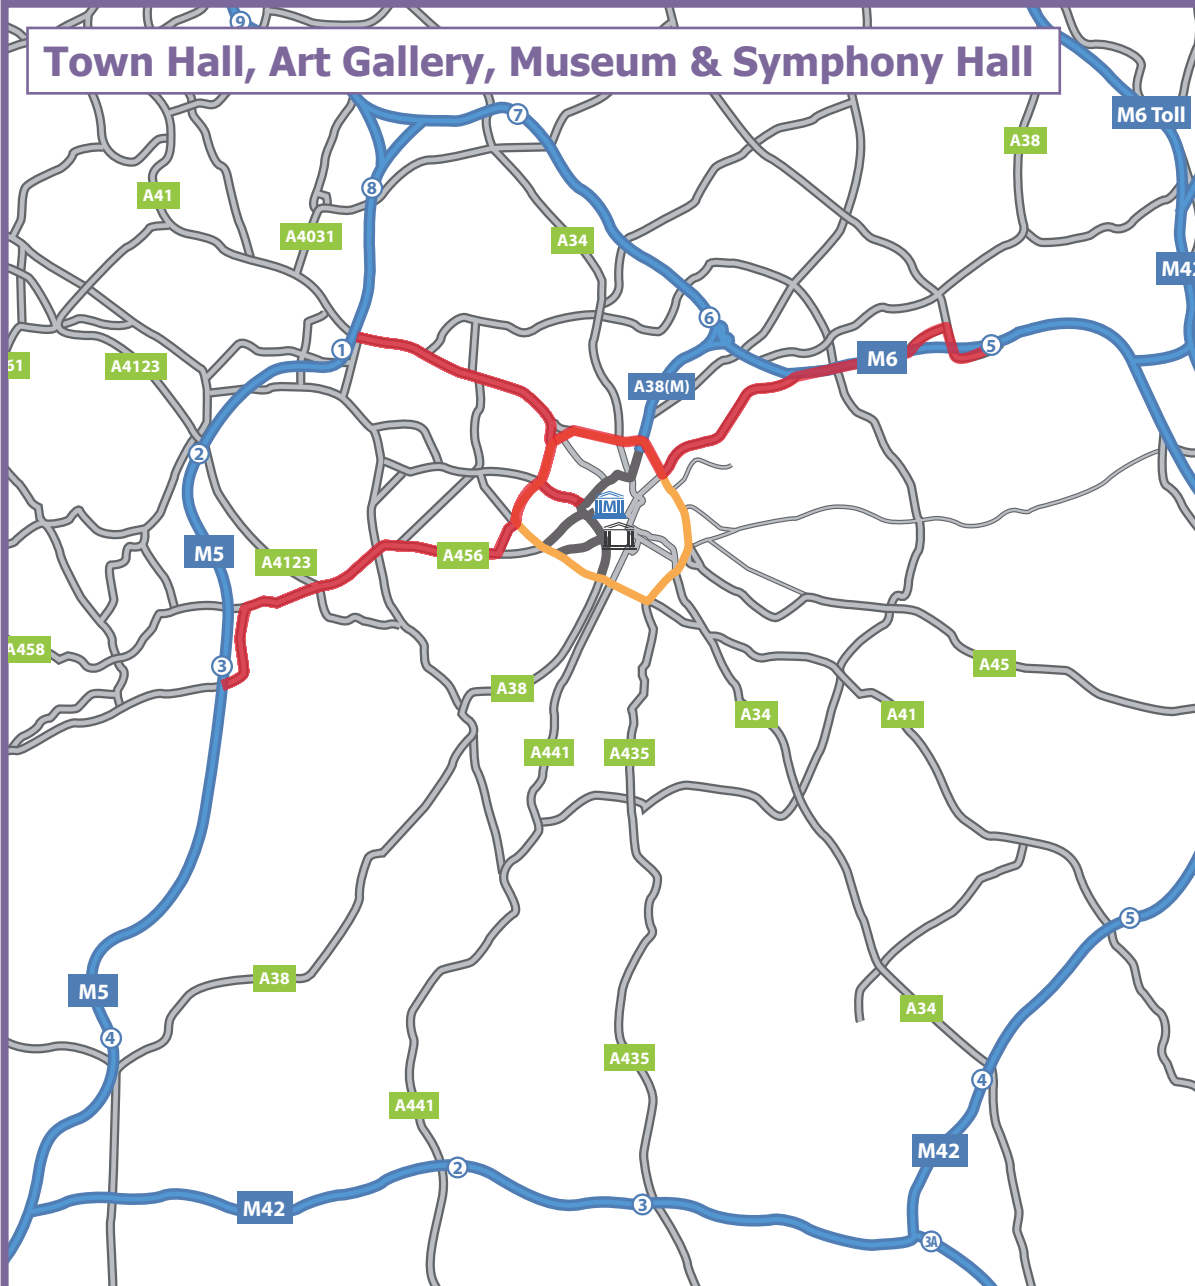

## Town Hall, Art Gallery, Museum & Symphony Hall

### From North

Leave motorway network at M5 Junction 1 and follow A41 south. At Hockley Circus follow the A4540 Middle Ring Road south to Spring Hill. Take the exit onto the A457 (Sand Pits) and follow local signing to car park and destinations.

### From South / West

Leave motorway network at M5 Junction 3 and follow the A456 eastbound and take exit onto Monument Road. At Ladywood Circus follow A4540 Middle Ring Road north to Spring Hill. Take the exit onto the A457 (Sand Pits) and follow local signing to car park and destinations.

Car park – Paradise Circus car park located on Cambridge Street (5 minute walk to local attractions).