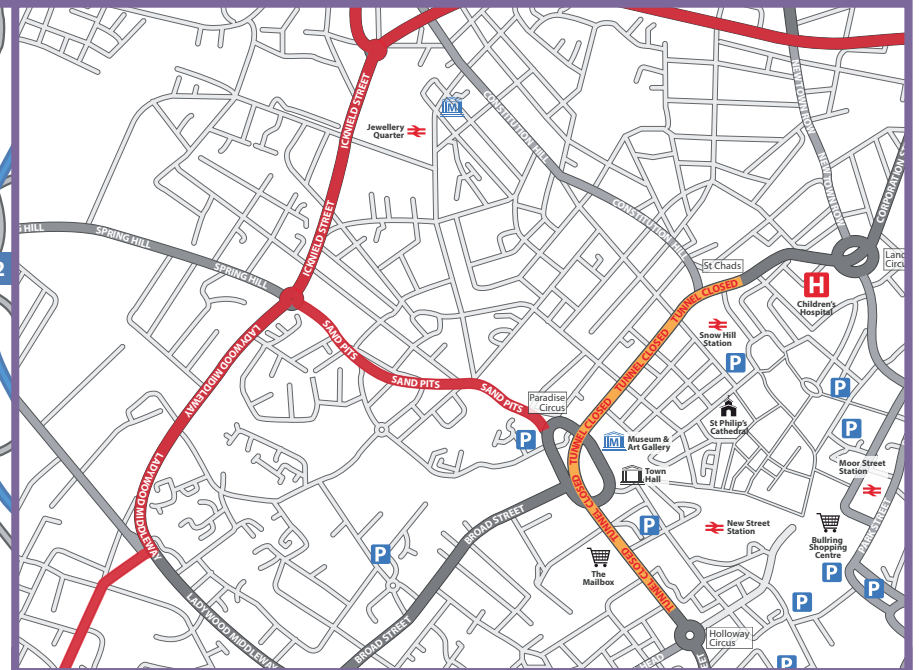

### From North

Leave motorway network at M5 Junction 1 and follow A41 south. At Hockley Circus follow the A4540 Middle Ring Road south to Spring Hill. Take the exit onto the A457 (Sand Pits) and follow local signing to car park and destinations.

### From East

Leave motorway network at M6 J5 and follow the A47 south. At Ashted Circus follow the A4540 Middle Ring Road to Spring Hill. Take the exit onto the A457 (Sand Pits) and follow local signing to car park and destinations.

### From South / West

Leave motorway network at M5 Junction 3 and follow the A456 eastbound and take exit onto Monument Road. At Ladywood Circus follow A4540 Middle Ring Road north to Spring Hill. Take the exit onto the A457 (Sand Pits) and follow local signing to car park and destinations.

Car park – Paradise Circus car park located on Cambridge Street (5 minute walk to local attractions).