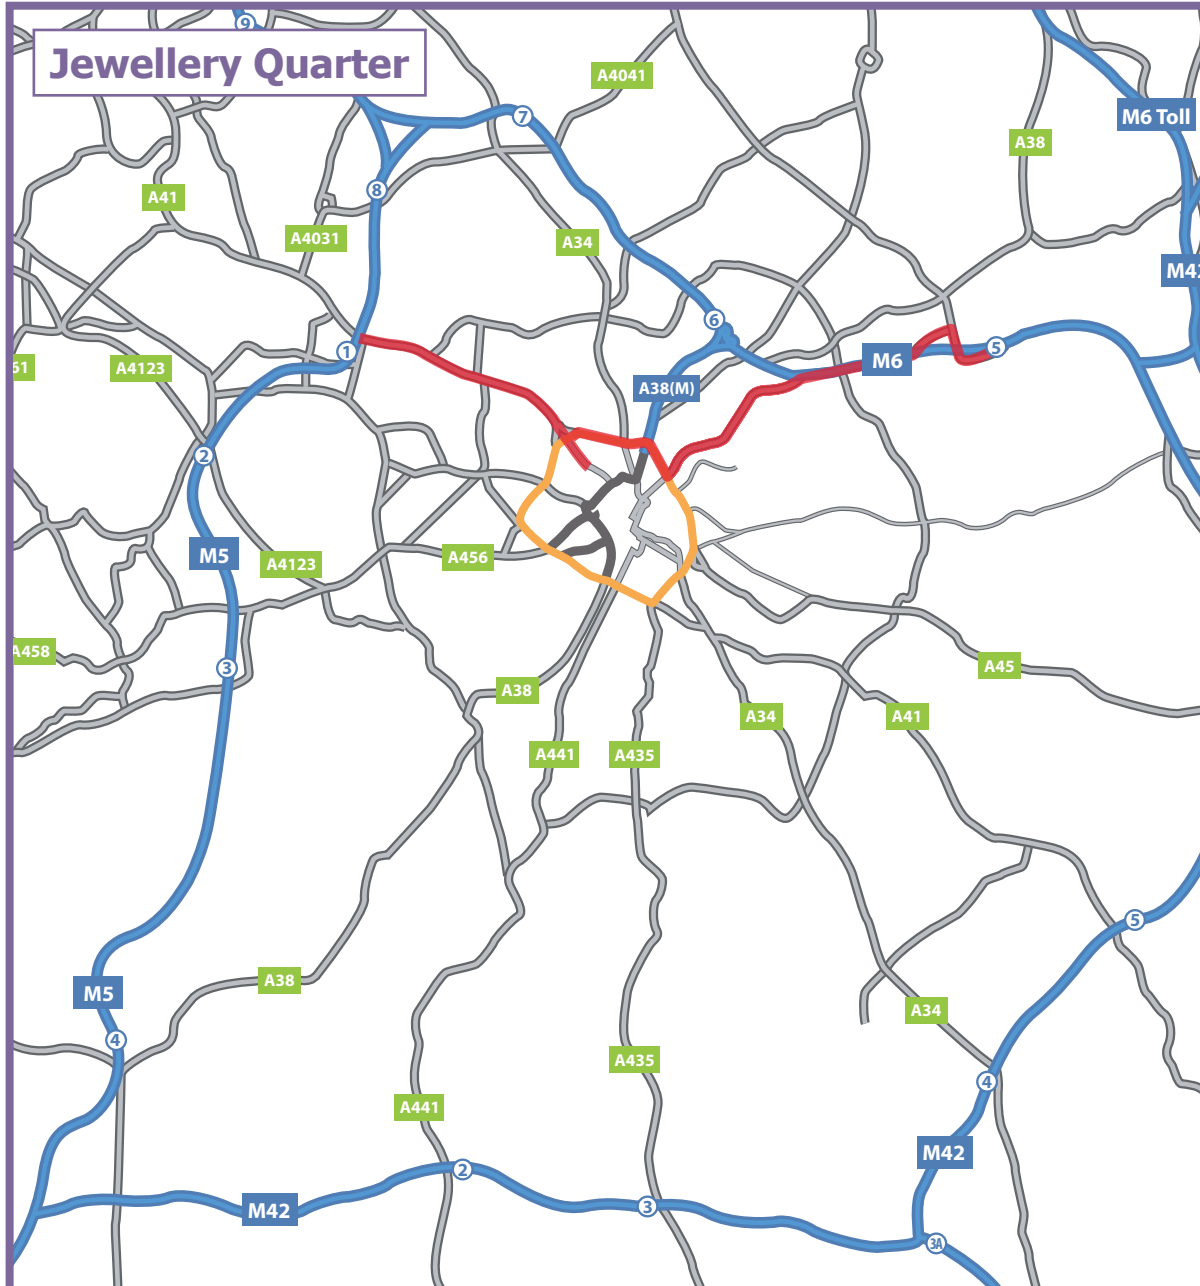

A38 Tunnels Closures

working in partnership with

All Traffic, either

Leave motorway network at M5 Junction 1 and follow the A41 South. At Hockley Circus take the exit onto Great Hampton Street and follow the local diversion signs into the Jewellery Quarter.

or

Leave the motorway network at M6 Junction 5 and follow the A47 south. At Ashted Circus follow the A4540 Middle Ring Road to Hockley Circus. At Hockley Circus take the exit onto Great Hampton Street and follow the local diversion signs into the Jewellery Quarter