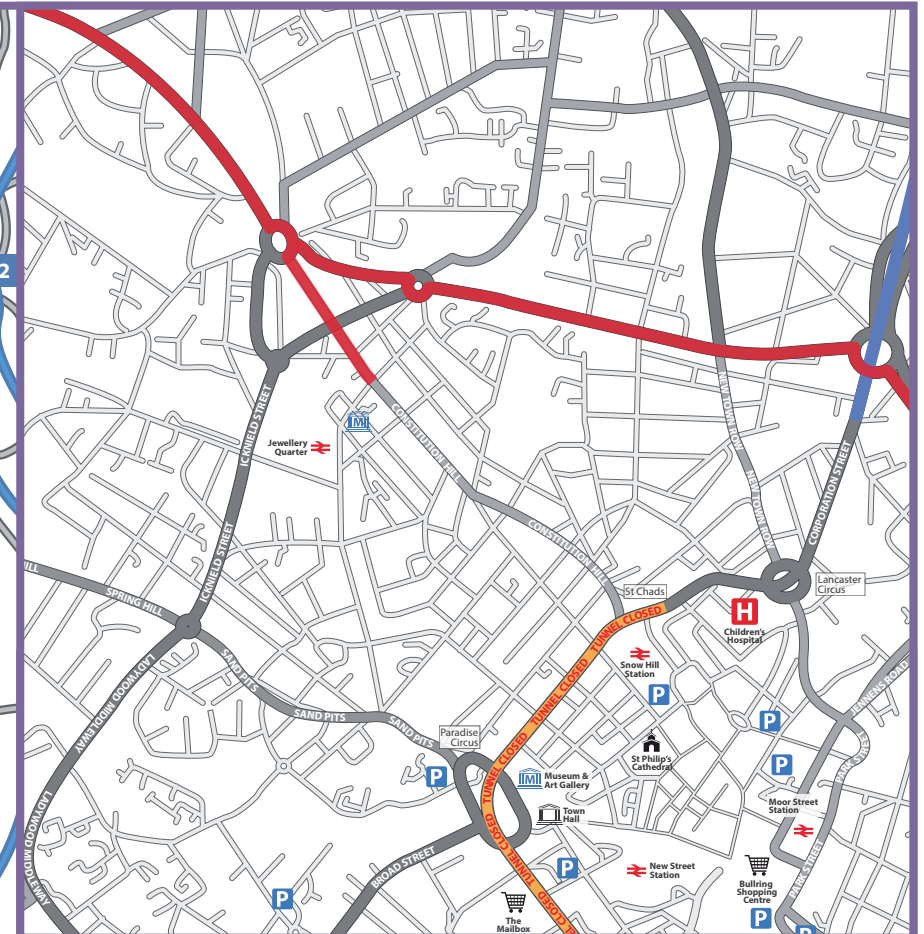

A38 Tunnels Closures

working in partnership with

All Traffic, either

Leave motorway network at M5 Junction 1 and follow the A41 South. At Hockley Circus take the exit onto Great Hampton Street and follow the local diversion signs into the Jewellery Quarter.

or

Leave the motorway network at M6 Junction 5 and follow the A47 south. At Ashted Circus follow the A4540 Middle Ring Road to Hockley Circus. At Hockley Circus take the exit onto Great Hampton Street and follow the local diversion signs into the Jewellery Quarter