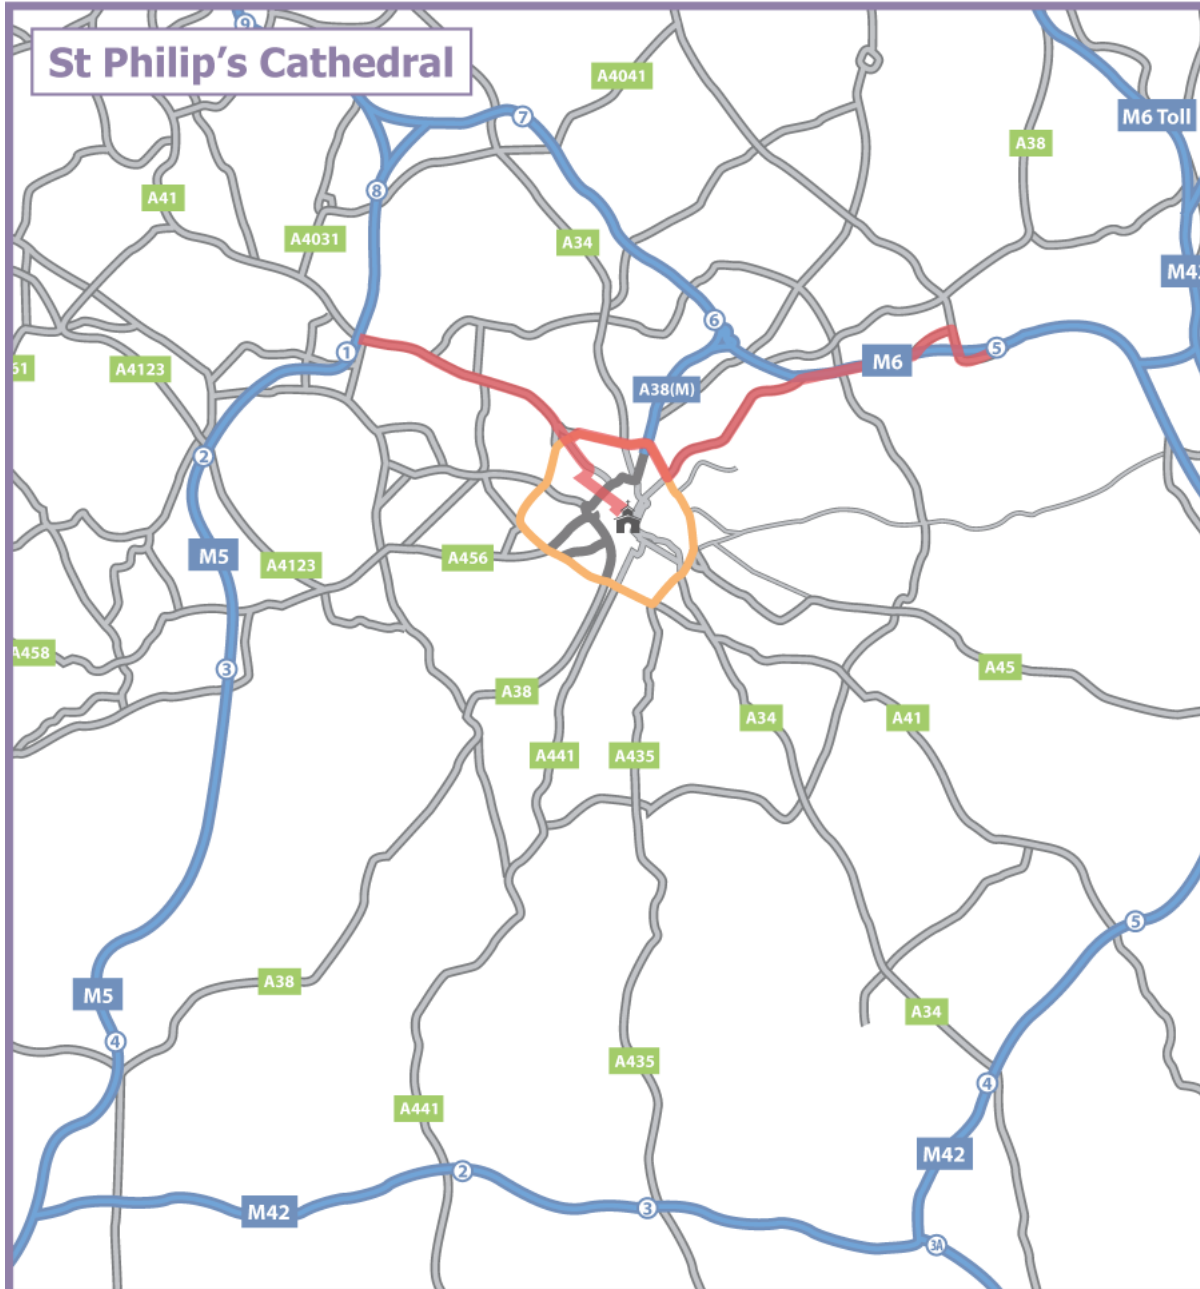

### All Traffic, either

Leave motorway network at M5 Junction 1 and follow the A41 eastbound. At Hockley Circus take the exit onto Great Hampton Street and follow the local diversion signs to Great Charles Street Queensway. Take the exit onto Newhall Street, follow Edmund Street and Livery Street to Snow Hill car park.

or

Leave motorway network at M6 Junction 5 and follow the A47 south. At Ashted Circus follow the A4540 Middle Ring Road. At Hockley Circus take the exit onto Great Hampton Street and follow the local diversion signs to Great Charles Street Queensway. Take the exit onto Newhall Street, follow Edmund Street and Livery Street to Snow Hill car park.

Car park – Snow Hill car park located on Livery Street (a 2 minute walk to St Philips Cathedral).