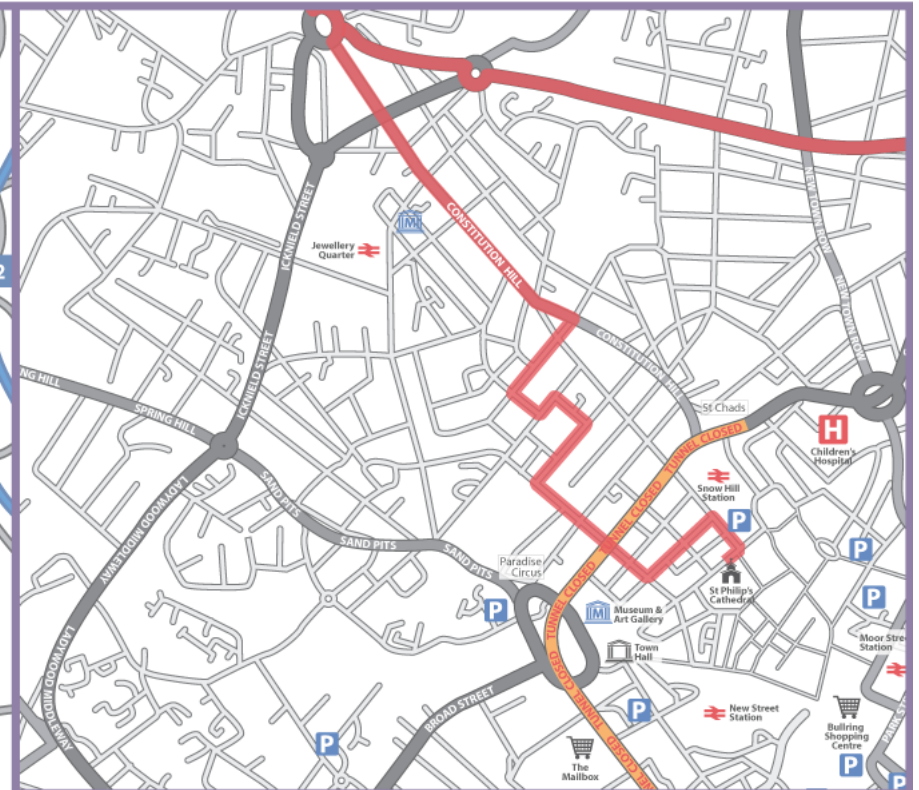

# A38 Tunnels Closures

working in partnership with

### All Traffic, either

Leave motorway network at M5 Junction 1 and follow the A41 eastbound. At Hockley Circus take the exit onto Great Hampton Street and follow the local diversion signs to Great Charles Street Queensway. Take the exit onto Newhall Street, follow Edmund Street and Livery Street to Snow Hill car park.

or

Leave motorway network at M6 Junction 5 and follow the A47 south. At Ashted Circus follow the A4540 Middle Ring Road. At Hockley Circus take the exit onto Great Hampton Street and follow the local diversion signs to Great Charles Street Queensway. Take the exit onto Newhall Street, follow Edmund Street and Livery Street to Snow Hill car park.

Car park – Snow Hill car park located on Livery Street (a 2 minute walk to St Philips Cathedral).