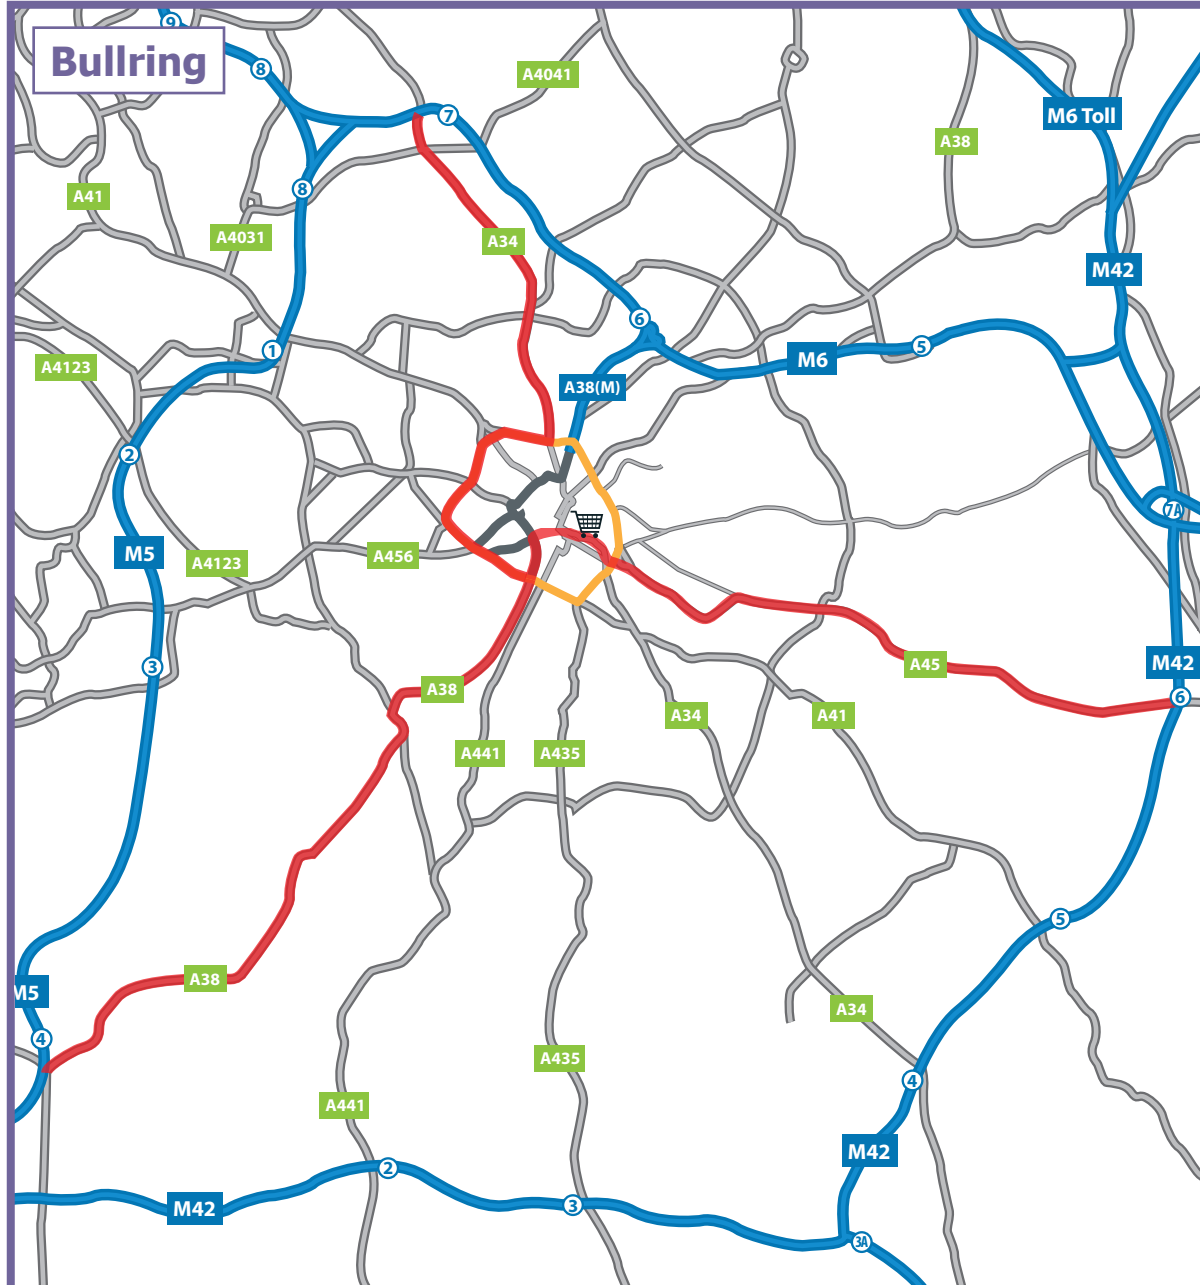

# A38 Tunnels Closures

working in partnership with

### From North

Leave motorway network at M6 Junction 7 and follow the A34 south. At New Town Row follow the A4540 Middle Ring Road south. At Belgrave Interchange take the exit onto Bristol Street. At Holloway Circus take the exit onto Smallbrook Queensway and follow local signs to the Bullring.

### From East

Leave motorway network at M6 J4 for M42(S) J6 and follow the A45 west. At Bordesley Circus take the 2nd exit onto Coventry Road and follow local signs for the Bullring.

### From South/West

Leave motorway network at M5 Junction 4 and follow the A38 north. At Belgrave Interchange take the exit onto Bristol Street. At Holloway Circus take the exit onto Smallbrook Queensway and follow local signs to the Bullring.