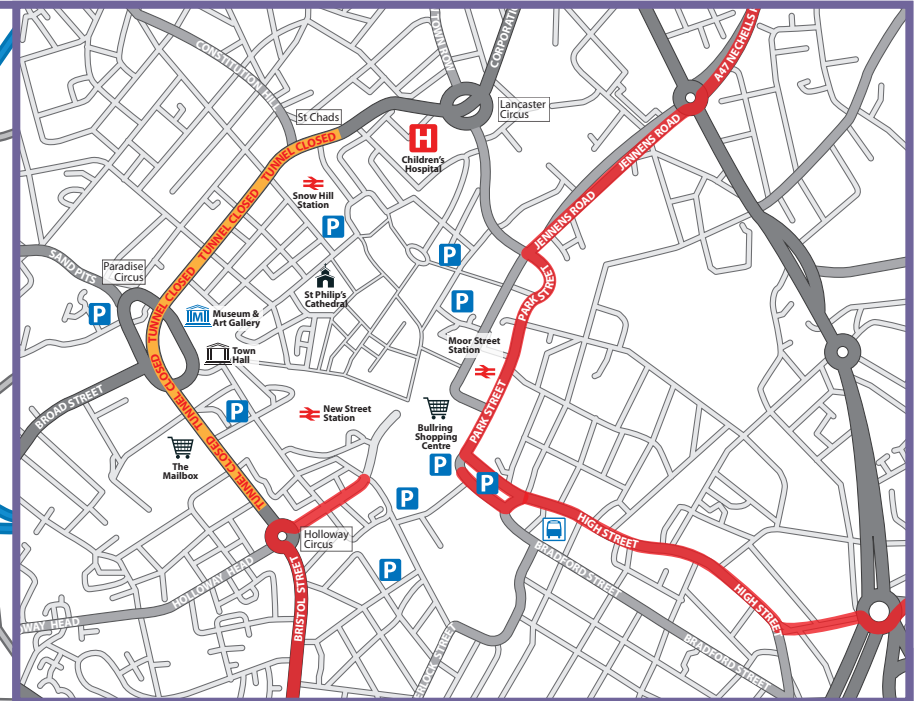

### From North

Leave motorway network at M6 Junction 7 and follow the A34 south. At New Town Row follow the A4540 Middle Ring Road south. At Belgrave Interchange take the exit onto Bristol Street. At Holloway Circus take the exit onto Smallbrook Queensway and follow local signs to the Bullring.

### From East

Leave motorway network at M6 J4 for M42(S) J6 and follow the A45 west. At Bordesley Circus take the 2nd exit onto Coventry Road and follow local signs for the Bullring.

### From South/West

Leave motorway network at M5 Junction 4 and follow the A38 north. At Belgrave Interchange take the exit onto Bristol Street. At Holloway Circus take the exit onto Smallbrook Queensway and follow local signs to the Bullring.

Car park – Bullring car park located on Park Street / Smallbrook Queensway.