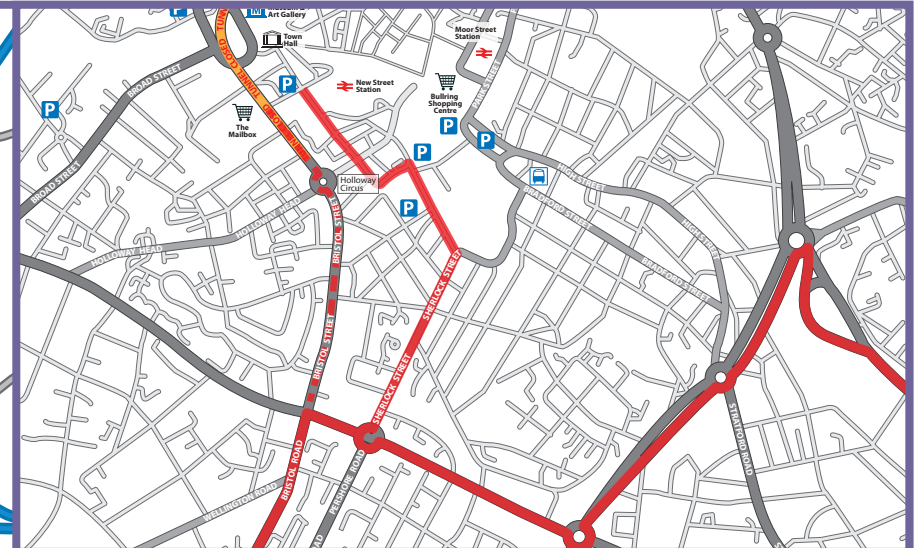

A38 Tunnels Closures

working in partnership with

From North

Leave motorway network at M6 Junction 7 and follow the A34 south. At New Town Row follow the A4540 Middle Ring Road south. At Belgrave Interchange:

- **For New Street Station** – take the exit on to Sherlock Street and follow Pershore Street, Ladywell Walk and Hill Street to the station.
- **For The Mailbox** – take the Bristol Street exit and follow the A38 north. At Holloway Circus follow local signs for The Mailbox.

From South / West

Leave motorway network at M5 Junction 4 and follow the A38 north. At Belgrave Interchange:

- **For New Street Station** – take the exit onto Sherlock Street and follow Pershore Street, Ladywell Walk and Hill Street to the station.
- **For The Mailbox** – take the exit onto Bristol Street and follow the A38 north. At Holloway Circus follow local signs for The Mailbox.

Car park – Town Hall Car Park ('The Cage') located on Navigation Street (5 minute walk to New Street Station).