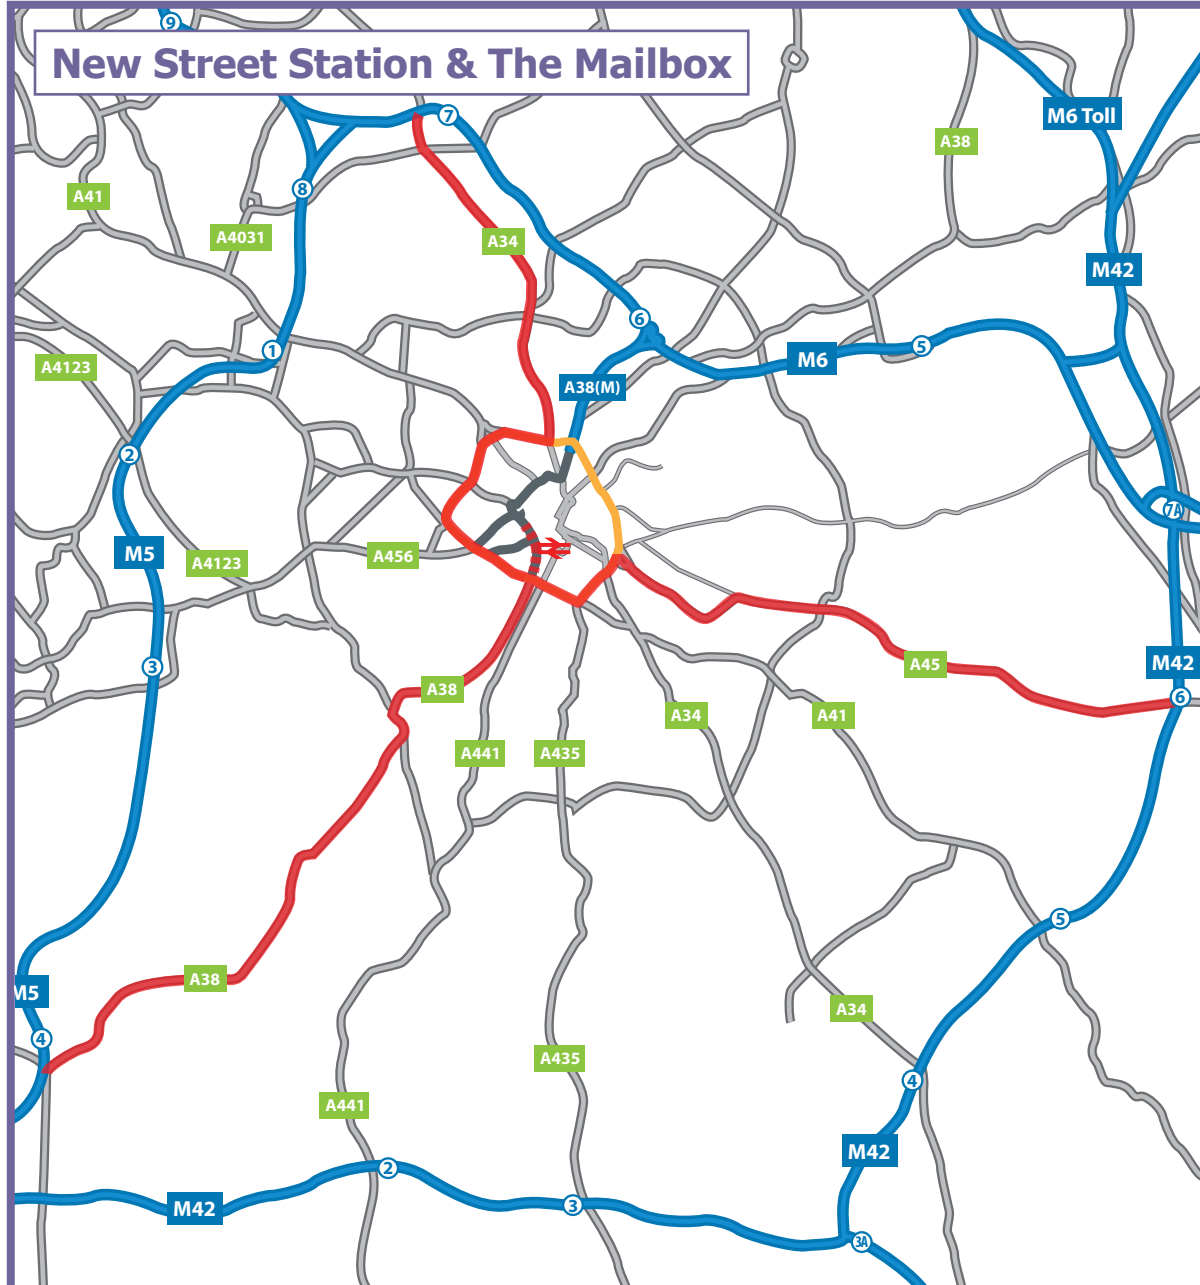

A38 Tunnels Closures

working in partnership with

From North

Leave motorway network at M6 Junction 7 and follow the A34 south. At New Town Row follow the A4540 Middle Ring Road south. At Belgrave Interchange:

- **For New Street Station** – take the exit on to Sherlock Street and follow Pershore Street, Ladywell Walk and Hill Street to the station.
- **For The Mailbox** – take the Bristol Street exit and follow the A38 north. At Holloway Circus follow local signs for The Mailbox.

From South / West

Leave motorway network at M5 Junction 4 and follow the A38 north. At Belgrave Interchange:

- **For New Street Station** – take the exit onto Sherlock Street and follow Pershore Street, Ladywell Walk and Hill Street to the station.
- **For The Mailbox** – take the exit onto Bristol Street and follow the A38 north. At Holloway Circus follow local signs for The Mailbox.

Car park – Town Hall Car Park ('The Cage') located on Navigation Street (5 minute walk to New Street Station).