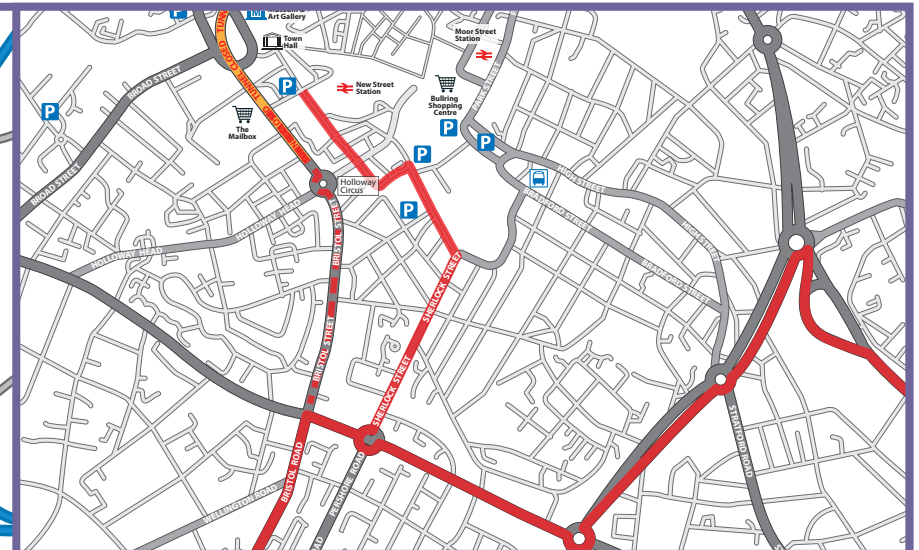

A38 Tunnels Closures

working in partnership with

From North

Leave motorway network at M6 Junction 7 and follow the A34 south. At New Town Row follow the A4540 Middle Ring Road south. At Belgrave Interchange:

- **For New Street Station** – take the exit on to Sherlock Street and follow Pershore Street, Ladywell Walk and Hill Street to the station.
- **For The Mailbox** – take the Bristol Street exit and follow the A38 north. At Holloway Circus follow local signs for The Mailbox.

From South / West

Leave motorway network at M5 Junction 4 and follow the A38 north. At Belgrave Interchange:

- **For New Street Station** – take the exit onto Sherlock Street and follow Pershore Street, Ladywell Walk and Hill Street to the station.
- **For The Mailbox** – take the exit onto Bristol Street and follow the A38 north. At Holloway Circus follow local signs for The Mailbox.

Car park – Town Hall Car Park ('The Cage') located on Navigation Street (5 minute walk to New Street Station).