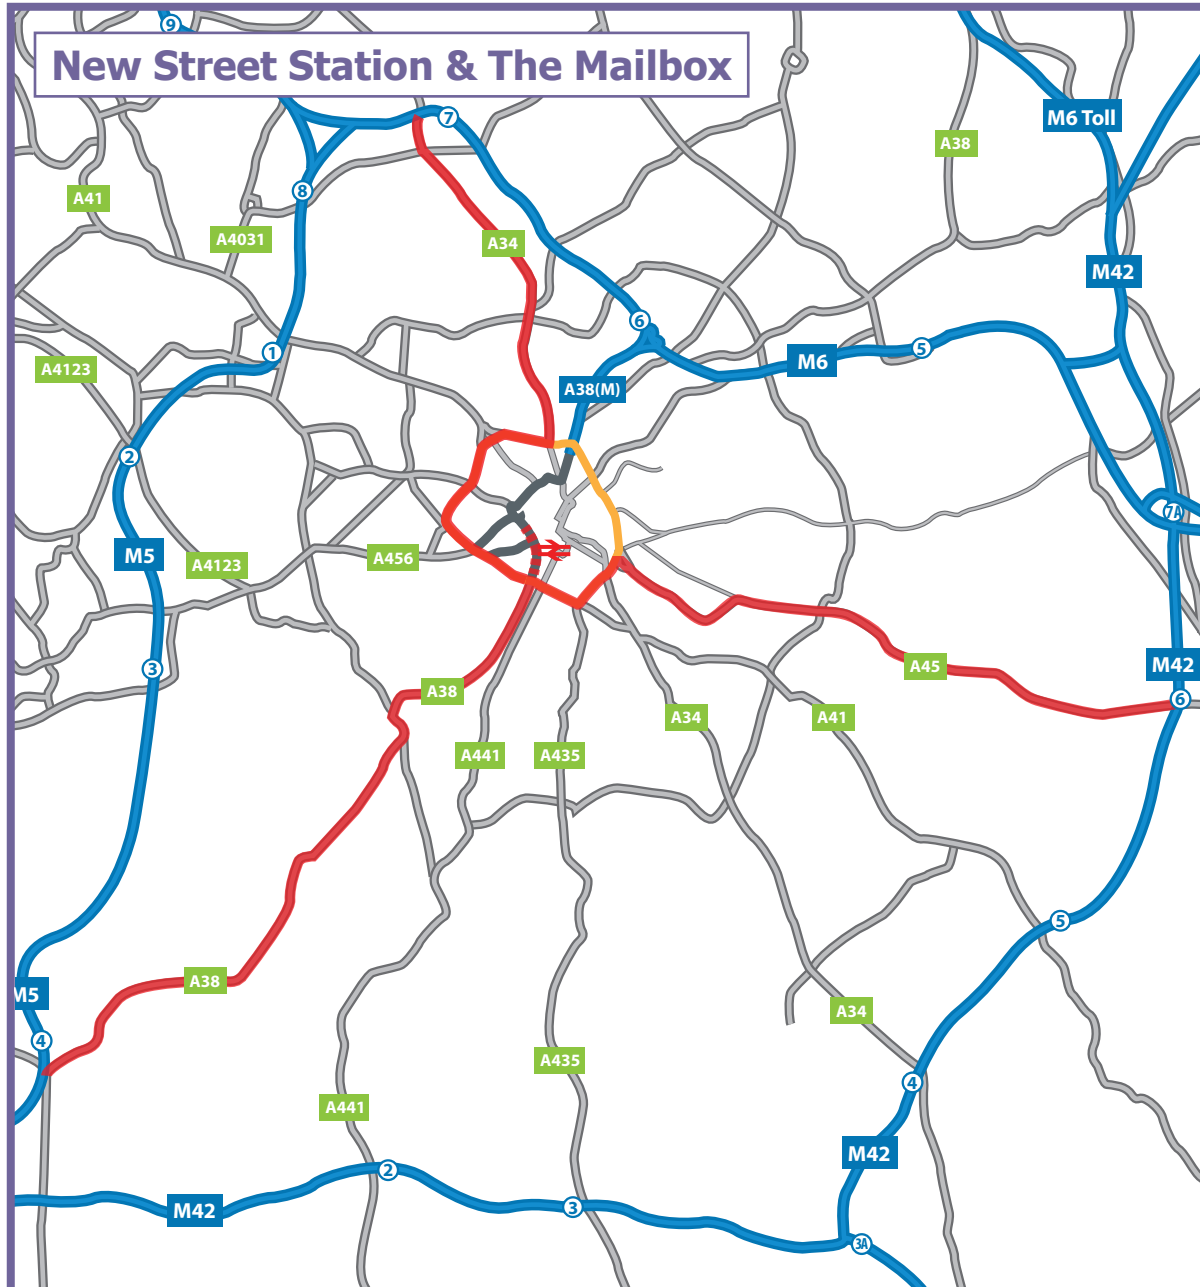

A38 Tunnels Closures

working in partnership with

From North

Leave motorway network at M6 Junction 7 and follow the A34 south. At New Town Row follow the A4540 Middle Ring Road south. At Belgrave Interchange:

- **For New Street Station** – take the exit on to Sherlock Street and follow Pershore Street, Ladywell Walk and Hill Street to the station.
- **For The Mailbox** – take the Bristol Street exit and follow the A38 north. At Holloway Circus follow local signs for The Mailbox.

From South / West

Leave motorway network at M5 Junction 4 and follow the A38 north. At Belgrave Interchange:

- **For New Street Station** – take the exit onto Sherlock Street and follow Pershore Street, Ladywell Walk and Hill Street to the station.
- **For The Mailbox** – take the exit onto Bristol Street and follow the A38 north. At Holloway Circus follow local signs for The Mailbox.

Car park – Town Hall Car Park ('The Cage') located on Navigation Street (5 minute walk to New Street Station).